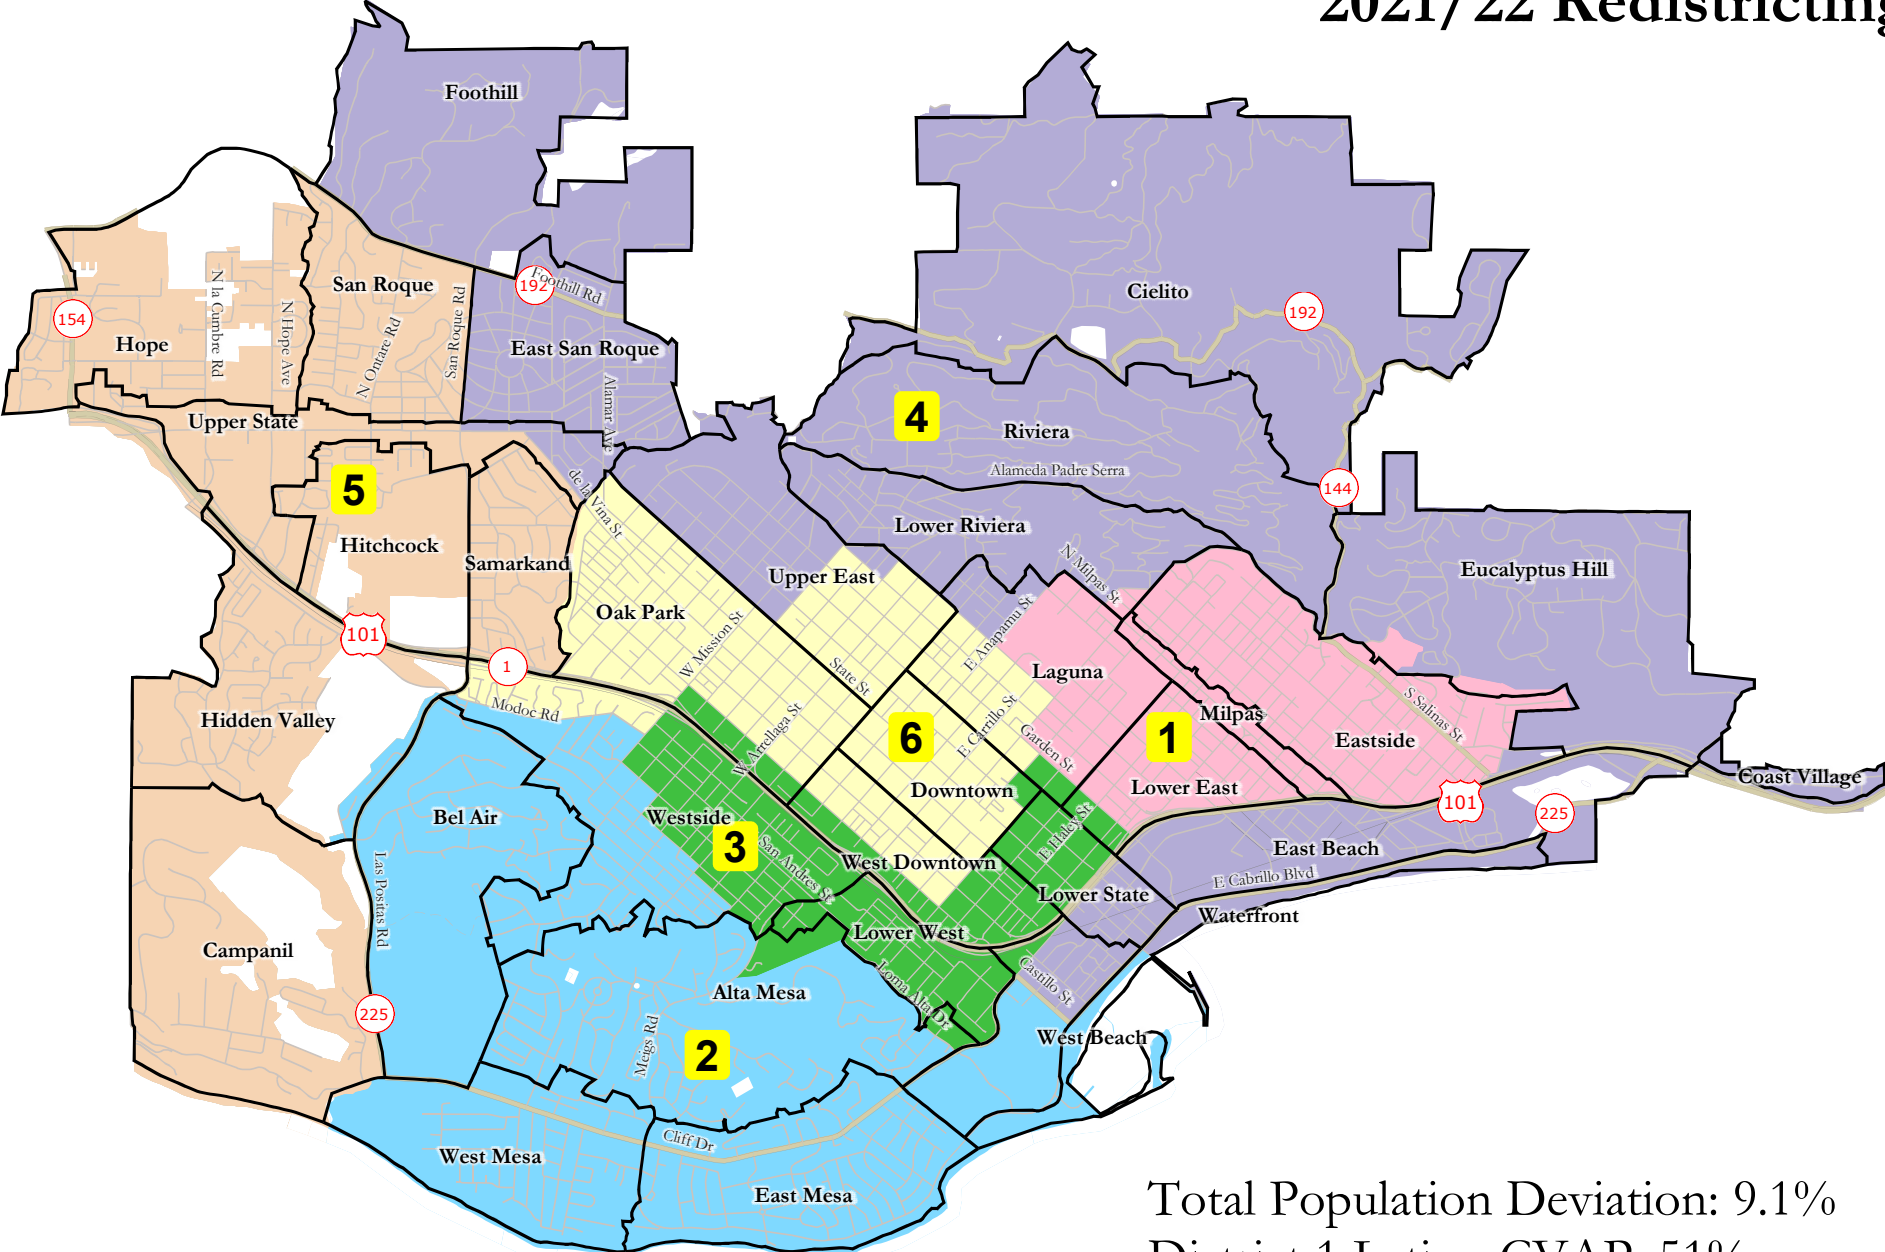

DEC Plan E

City of Santa Barbara 2021/22 Redistricting

Total Population Deviation: 9.1%
District 1 Latino CVAP: 51%
District 3 Latino CVAP: 46%

Santa Barbara Airport in District 5